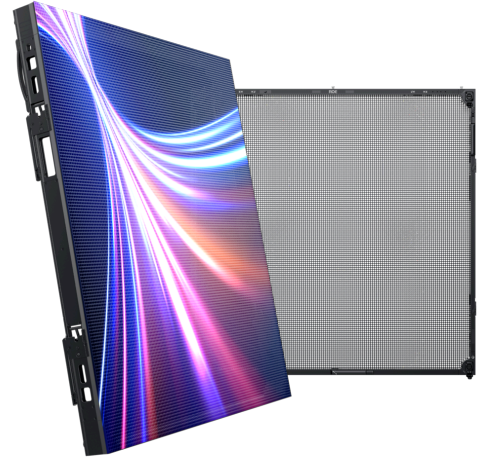

## TECHNICAL SPECIFICATIONS

Pixel Pitch	6.94mm
Weight per Tile	9.6kg
Horizontal Resolution	144px
Vertical Resolution	144px
Transparency	44/91%%
Brightness	2500NITS
IP Rating	IP40
Refresh Rate	7680Hz
Grey Scale Bit Depth	16bit
Processing Platform	Brompton
Curving (Concave)	5
Curving (Convex)	-5

## KEY FEATURES

Tiles Per Dolly

10